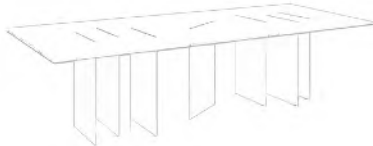

## Casanova Dining Table

---

Part of the edizioni collection, rich materials with its original design adds elegance and luxury to any interior, wood or marble top, available also in square

CODE CASD96 W : 96 " / 2438 mm D : 44" / 1118 mm H : 30" / 760 mm

CODE CASD120 W : 120 " / 3042 mm D : 48" / 1217 mm H : 30" / 760 mm

For marble top please inquire

---