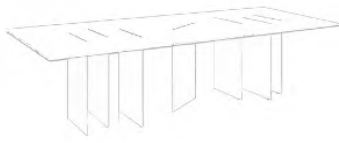

## Casanova Dining Table

---

Part of the edizioni collection, rich materials with its original design adds elegance and luxury to any interior, wood or marble top, available also in square

CODE CASD96 W : 96 " / 2438 mm D : 44" / 1118 mm H : 30" / 760 mm

CODE CASD120 W : 120 " / 3042 mm D : 48" / 1217 mm H : 30" / 760 mm

For marble top please inquire

---