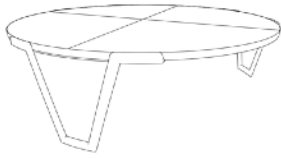

Orbita coffee table

This exquisite coffee table is a sensual fusion of timeless elegance and contemporary allure. Its lustrous marble or rich wood top beckons with a tactile invitation, promising a luxurious coffee experience like no other.

CODE SICT42 W :42 " / 1064 mm D : 42" / 1064 mm H : 15" / 330 mm

Finishes

WOOD

MARBLE

GLASS

For more detailed information, and the full list of finishes available for this item please visit robicara.com/utopia-revue