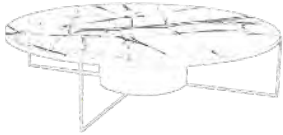

Orbita coffee table: meticulously crafted. This exquisite piece is thoughtfully designed with versatility in mind, making it the ideal addition to any living space. Available in a choice of metal finishes, adorned with either a luxurious marble or a rich wood top, the Orbita coffee table embodies both timeless elegance and contemporary flair. Elevate your interior design with this exceptional centerpiece that effortlessly combines form and function.

CODE ORB60 W :60 " / 1524 mm D : 60" / 1524 mm H : 15" / 380 mm

Finishes

WOOD

MARBLE

METAL

For more detailed information, and the full list of finishes available for this item please visit robicara.com/utopia-revue