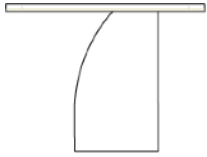

Enzo Side Table

Welcome to the world of Robicara, where creativity knows no bounds, and grace meets grandeur in every stroke of artistry. Discover the Enchanting Symphony of Sculptural Marble or Wood Table – Metal Patina Support Available in All Robicara Metal Finishes and let your surroundings whisper tales of timeless elegance.

CODE ENZ26 W: 26 " / 659 mm D: 16" / 406 mm H: 20" / 507

Finishes

METAL

MARBLE

WOOD

For more detailed information, and the full list of finishes available for this item please visit <https://robicara.com/enzo-sidetable/>