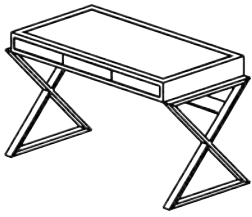

X Lido Desk

Desk of solid European oak
with leather inlayed top and drawer fronts.

CODE XLID53 W : 53" / 1346 mm D : 26" / 660 mm H : 30" / 762 mm

Finishes

WOOD

LEATHER

For more detailed information, and the full list of finishes available for this item please visit robicara.com/x-lido-desk