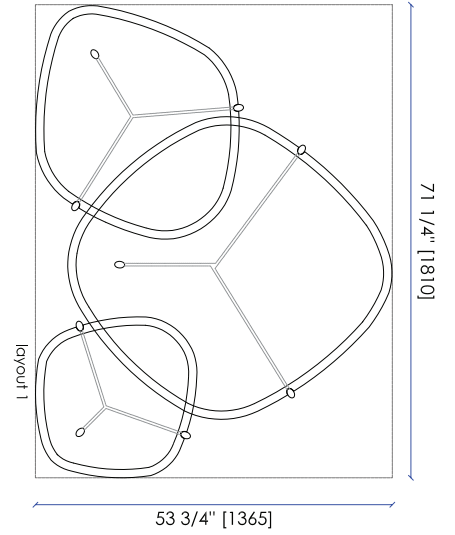

Utopia Coffee table

The Utopia Coffee Table with its material and expert crafting is designed as a trio, you can have a number of versatile layouts perfect for any interiors

CODE UTC57

W : 57" / 1978 mm D : 43" / 912 mm H : 15 1/2" / 406 mm

CODE UTC71

W : 71 1/4" / 1370 mm D : 53 3/4" / 1370 mm H : 15 1/2" / 406 mm

Finishes

METAL

MARBLE

For more detailed information, and the full list of finishes available for this item please visit robicara.com/utopia-coffee-table

A

TOP

B

TOP

C

TOP