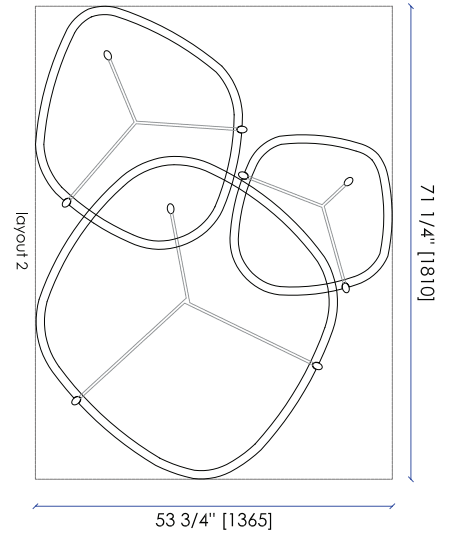

Utopia Coffee table

The Utopia Coffee Table with its material and expert crafting is designed as a trio, you can have a number of versatile layouts perfect for any interiors

CODE UTC57

W : 57" / 1978 mm D : 43" / 912 mm H : 15 1/2" / 406 mm

CODE UTC71

W : 71 1/4" / 1370 mm D : 53 3/4" / 1370 mm H : 15 1/2" / 406 mm

Finishes

METAL

MARBLE

For more detailed information, and the full list of finishes available for this item please visit robicara.com/utopia-coffee-table

A

TOP

B

TOP

C

TOP