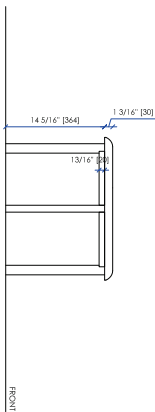

Utopia Coffee table

The Utopia Coffee Table with its material and expert crafting is designed as a trio, you can have a number of versatile layouts perfect for any interiors

CODE UTC57

W : 57" / 1978 mm D : 43" / 912 mm H : 15 1/2" / 406 mm

CODE UTC71

W : 71 1/4" / 1370 mm D : 53 3/4" / 1370 mm H : 15 1/2" / 406 mm

Finishes

METAL

MARBLE

For more detailed information, and the full list of finishes available for this item please visit robicara.com/utopia-coffee-table

A

TOP

B

TOP

C

TOP