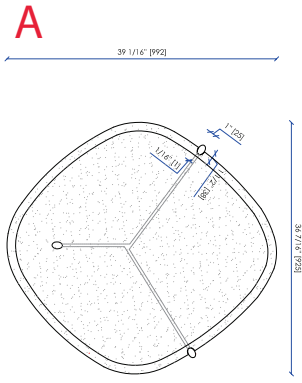

Utopia Coffee table

The Utopia Coffee Table with its material and expert crafting is designed as a trio, you can have a number of versatile layouts perfect for any interiors

CODE UTC57

W : 57" / 1978 mm D : 43" / 912 mm H : 15 1/2" / 406 mm

CODE UTC71

W : 71 1/4" / 1370 mm D : 53 3/4" / 1370 mm H : 15 1/2" / 406 mm

Finishes

METAL

MARBLE

For more detailed information, and the full list of finishes available for this item please visit robicara.com/utopia-coffee-table

A

TOP

B

TOP

C

TOP