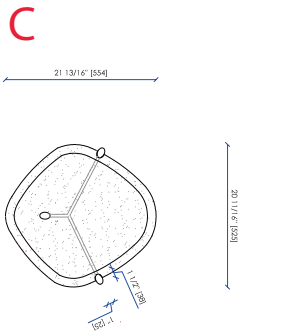

Utopia Coffee table

The Utopia Coffee Table with its material and expert crafting is designed as a trio, you can have a number of versatile layouts perfect for any interiors

CODE UTC57

W : 57" / 1978 mm D : 43" / 912 mm H : 15 1/2" / 406 mm

CODE UTC71

W : 71 1/4" / 1370 mm D : 53 3/4" / 1370 mm H : 15 1/2" / 406 mm

Finishes

METAL

MARBLE

For more detailed information, and the full list of finishes available for this item please visit robicara.com/utopia-coffee-table

A

TOP

B

TOP

C

TOP