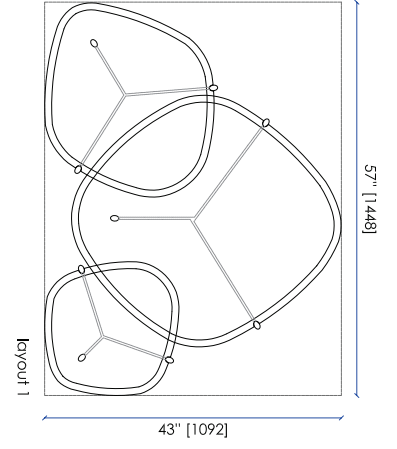

Utopia Coffee table

The Utopia Coffee Table with its material and expert crafting is designed as a trio, you can have a number of versatile layouts perfect for any interiors

CODE UTC57

W : 57" / 1978 mm D : 43" / 912 mm H : 15 1/2" / 406 mm

CODE UTC71

W : 71 1/4" / 1370 mm D : 53 3/4" / 1370 mm H : 15 1/2" / 406 mm

Finishes

METAL

MARBLE

For more detailed information, and the full list of finishes available for this item please visit robicara.com/utopia-coffee-table

A

TOP

B

TOP

C

TOP