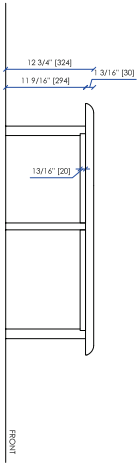

Utopia Coffee table

The Utopia Coffee Table with its material and expert crafting is designed as a trio, you can have a number of versatile layouts perfect for any interiors

CODE UTC57

W : 57" / 1978 mm D : 43" / 912 mm H : 15 1/2" / 406 mm

CODE UTC71

W : 71 1/4" / 1370 mm D : 53 3/4" / 1370 mm H : 15 1/2" / 406 mm

Finishes

METAL

MARBLE

For more detailed information, and the full list of finishes available for this item please visit robicara.com/utopia-coffee-table

A

TOP

B

TOP

C

TOP