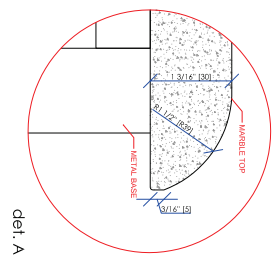

Utopia Coffee table

The Utopia Coffee Table with its material and expert crafting is designed as a trio, you can have a number of versatile layouts perfect for any interiors

CODE UTC57

W : 57" / 1978 mm D : 43" / 912 mm H : 15 1/2" / 406 mm

CODE UTC71

W : 71 1/4" / 1370 mm D : 53 3/4" / 1370 mm H : 15 1/2" / 406 mm

Finishes

METAL

MARBLE

For more detailed information, and the full list of finishes available for this item please visit robicara.com/utopia-coffee-table

A

TOP

B

TOP

C

TOP