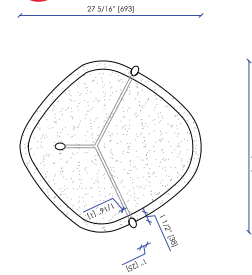

Utopia Coffee table

The Utopia Coffee Table with its material and expert crafting is designed as a trio, you can have a number of versatile layouts perfect for any interiors

CODE UTC57

W : 57" / 1978 mm D : 43" / 912 mm H : 15 1/2" / 406 mm

CODE UTC71

W : 71 1/4" / 1370 mm D : 53 3/4" / 1370 mm H : 15 1/2" / 406 mm

Finishes

METAL

MARBLE

For more detailed information, and the full list of finishes available for this item please visit robicara.com/utopia-coffee-table

A

TOP

B

TOP

C

TOP