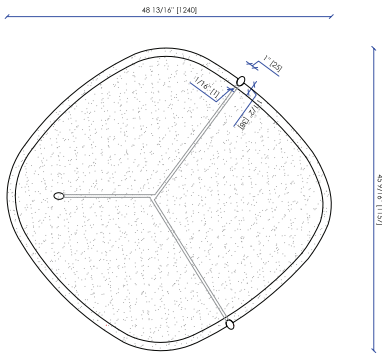

Utopia Coffee table

The Utopia Coffee Table with its material and expert crafting is designed as a trio, you can have a number of versatile layouts perfect for any interiors

CODE UTC57

W : 57" / 1978 mm D : 43" / 912 mm H : 15 1/2" / 406 mm

CODE UTC71

W : 71 1/4" / 1370 mm D : 53 3/4" / 1370 mm H : 15 1/2" / 406 mm

Finishes

METAL

MARBLE

For more detailed information, and the full list of finishes available for this item please visit robicara.com/utopia-coffee-table

A

TOP

B

TOP

C

TOP