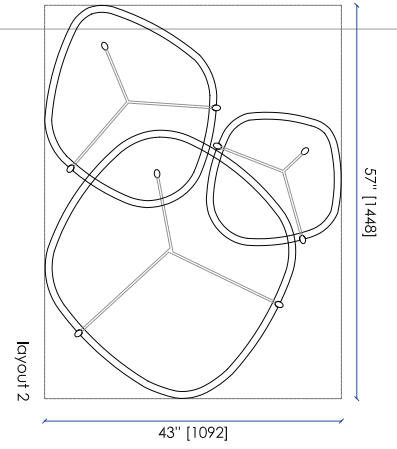

Utopia Coffee table

The Utopia Coffee Table with its material and expert crafting is designed as a trio, you can have a number of versatile layouts perfect for any interiors

CODE UTC57

W : 57" / 1978 mm D : 43" / 912 mm H : 15 1/2" / 406 mm

CODE UTC71

W : 71 1/4" / 1370 mm D : 53 3/4" / 1370 mm H : 15 1/2" / 406 mm

Finishes

METAL

MARBLE

For more detailed information, and the full list of finishes available for this item please visit robicara.com/utopia-coffee-table

A

TOP

B

TOP

C

TOP