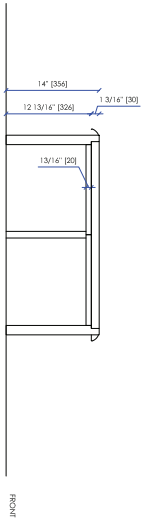

Utopia Coffee table

The Utopia Coffee Table with its material and expert crafting is designed as a trio, you can have a number of versatile layouts perfect for any interiors

CODE UTC57

W : 57" / 1978 mm D : 43" / 912 mm H : 15 1/2" / 406 mm

CODE UTC71

W : 71 1/4" / 1370 mm D : 53 3/4" / 1370 mm H : 15 1/2" / 406 mm

Finishes

METAL

MARBLE

For more detailed information, and the full list of finishes available for this item please visit robicara.com/utopia-coffee-table

A

TOP

B

TOP

C

TOP