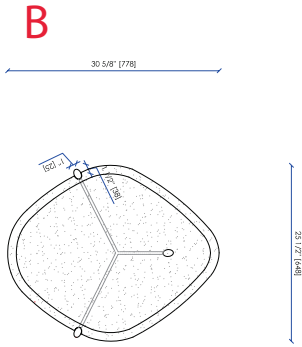

Utopia Coffee table

The Utopia Coffee Table with its material and expert crafting is designed as a trio, you can have a number of versatile layouts perfect for any interiors

CODE UTC57

W : 57" / 1978 mm D : 43" / 912 mm H : 15 1/2" / 406 mm

CODE UTC71

W : 71 1/4" / 1370 mm D : 53 3/4" / 1370 mm H : 15 1/2" / 406 mm

Finishes

METAL

MARBLE

For more detailed information, and the full list of finishes available for this item please visit robicara.com/utopia-coffee-table

A

TOP

B

TOP

C

TOP