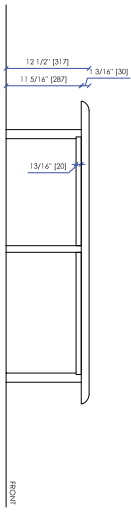

Utopia Coffee table

The Utopia Coffee Table with its material and expert crafting is designed as a trio, you can have a number of versatile layouts perfect for any interiors

CODE UTC57

W : 57" / 1978 mm D : 43" / 912 mm H : 15 1/2" / 406 mm

CODE UTC71

W : 71 1/4" / 1370 mm D : 53 3/4" / 1370 mm H : 15 1/2" / 406 mm

Finishes

METAL

MARBLE

For more detailed information, and the full list of finishes available for this item please visit robicara.com/utopia-coffee-table

A

TOP

B

TOP

C

TOP