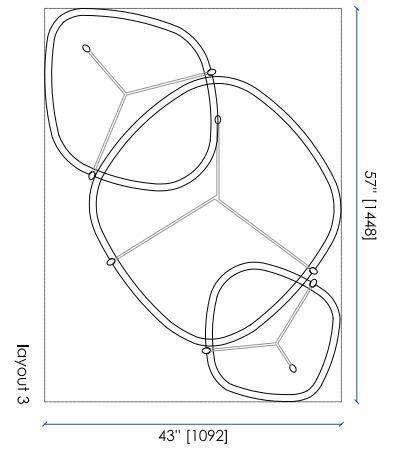

Utopia Coffee table

The Utopia Coffee Table with its material and expert crafting is designed as a trio, you can have a number of versatile layouts perfect for any interiors

CODE UTC57

W : 57" / 1978 mm D : 43" / 912 mm H : 15 1/2" / 406 mm

CODE UTC71

W : 71 1/4" / 1370 mm D : 53 3/4" / 1370 mm H : 15 1/2" / 406 mm

Finishes

METAL

MARBLE

For more detailed information, and the full list of finishes available for this item please visit robicara.com/utopia-coffee-table

A

TOP

B

TOP

C

TOP