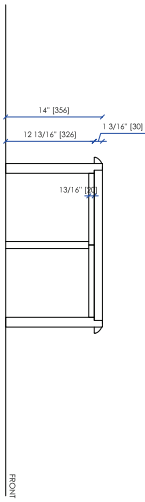

Utopia Coffee table

The Utopia Coffee Table with its material and expert crafting is designed as a trio, you can have a number of versatile layouts perfect for any interiors

CODE UTC57

W : 57" / 1978 mm D : 43" / 912 mm H : 15 1/2" / 406 mm

CODE UTC71

W : 71 1/4" / 1370 mm D : 53 3/4" / 1370 mm H : 15 1/2" / 406 mm

Finishes

METAL

MARBLE

For more detailed information, and the full list of finishes available for this item please visit robicara.com/utopia-coffee-table

A

TOP

B

TOP

C

TOP