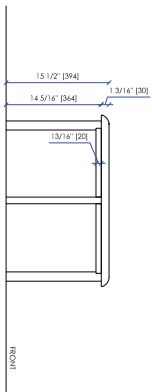

Utopia Coffee table

The Utopia Coffee Table with its material and expert crafting is designed as a trio, you can have a number of versatile layouts perfect for any interiors

CODE UTC57

W : 57" / 1978 mm D : 43" / 912 mm H : 15 1/2" / 406 mm

CODE UTC71

W : 71 1/4" / 1370 mm D : 53 3/4" / 1370 mm H : 15 1/2" / 406 mm

Finishes

METAL

MARBLE

For more detailed information, and the full list of finishes available for this item please visit robicara.com/utopia-coffee-table

A

TOP

B

TOP

C

TOP