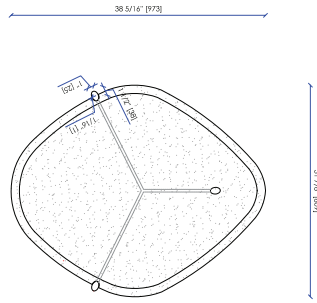

Utopia Coffee table

The Utopia Coffee Table with its material and expert crafting is designed as a trio, you can have a number of versatile layouts perfect for any interiors

CODE UTC57

W : 57" / 1978 mm D : 43" / 912 mm H : 15 1/2" / 406 mm

CODE UTC71

W : 71 1/4" / 1370 mm D : 53 3/4" / 1370 mm H : 15 1/2" / 406 mm

Finishes

METAL

MARBLE

For more detailed information, and the full list of finishes available for this item please visit robicara.com/utopia-coffee-table

A

TOP

B

TOP

C

TOP