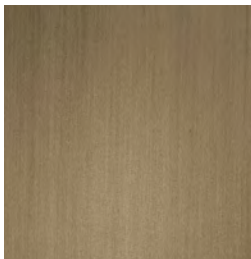

Uni Dining Table

Top edged in solid wood, base in wood, lacquer or metal liquid lacquer
Available also with marble top

CODE STA72 W : 72 " / 1825 mm D : 72" / 1825 mm H : 30" / 760 mm

CODE STA84 W : 84 " / 2130 mm D : 84" / 2130 mm H : 30" / 760 mm

Finishes

METAL

MARBLE

WOOD

For more detailed information, and the full list of finishes available for this item please visit robicara.com/uni-dining