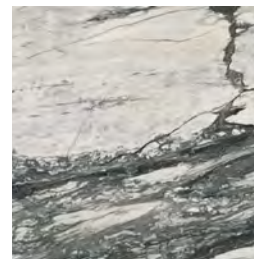

Finishes

---

METAL

WOOD

MARBLE

For more detailed information, and the full list of finishes available for this item please visit [robicara.com/torio-coffe-table](http://robicara.com/torio-coffe-table)