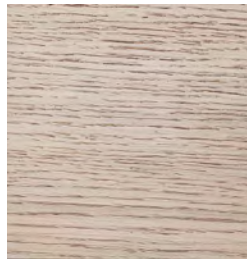

## Torio Coffee Table

---

Torio is a Trio coffee table th

CODE TORMD

3 SECTIONS - SEE PAGE 3 FOR SIZE

CODE TORLG

3 SECTIONS - SEE PAGE 4 FOR SIZE

---

Finishes

---

METAL

WOOD

MARBLE

For more detailed information, and the full list of finishes available for this item please visit [robicara.com/torio-coffe-table](http://robicara.com/torio-coffe-table)