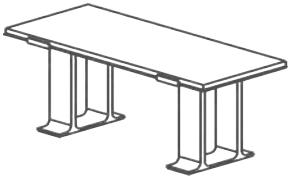

## Palazzo Desk

---

Desk/ with top in lacquer or italian Coach hide, black metal plate under top,  
base in European oak. Now also available with 2 drawers

CODE PLZD72 W : 72" / 1825 mm D : 36" / 913 mm H : 30" / 760 mm

CODE PLZD90 W : 90" / 2281 mm D : 40" / 1016 mm H : 30" / 760 mm

---