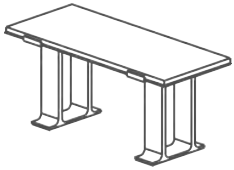

## Palazzo Desk

---

Desk/ with top in lacquer or italian Coach hide, black metal plate under top,  
base in European oak. Now also available with 2 drawers

CODE PLZD72 W : 72" / 1825 mm D : 36" / 913 mm H : 30" / 760 mm

CODE PLZD90 W : 90" / 2281 mm D : 40" / 1016 mm H : 30" / 760 mm

---