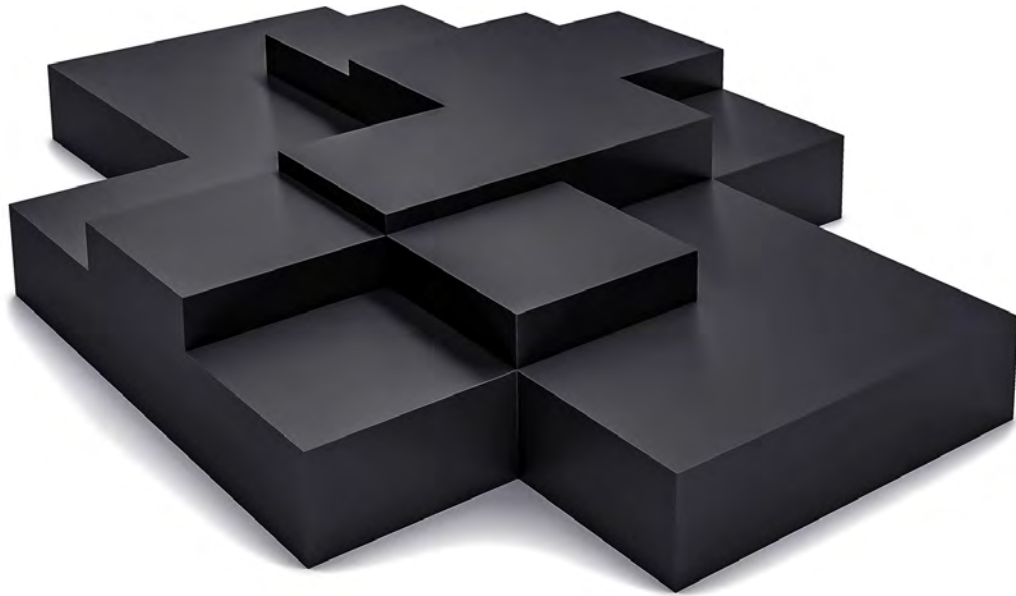

## Meso Coffee Table

---

Different heights coffee table, crafted with a patinated metal liquid lacquer finish and ready to take the center stage.

CODE MES76 W : 76" / 2738 mm H : D : 52" / 1318 mm : 16" / 406 mm

CODE MES108 W : 108" / 2738 mm D : 72" / 1825 mm H : 17" / 431 mm

---