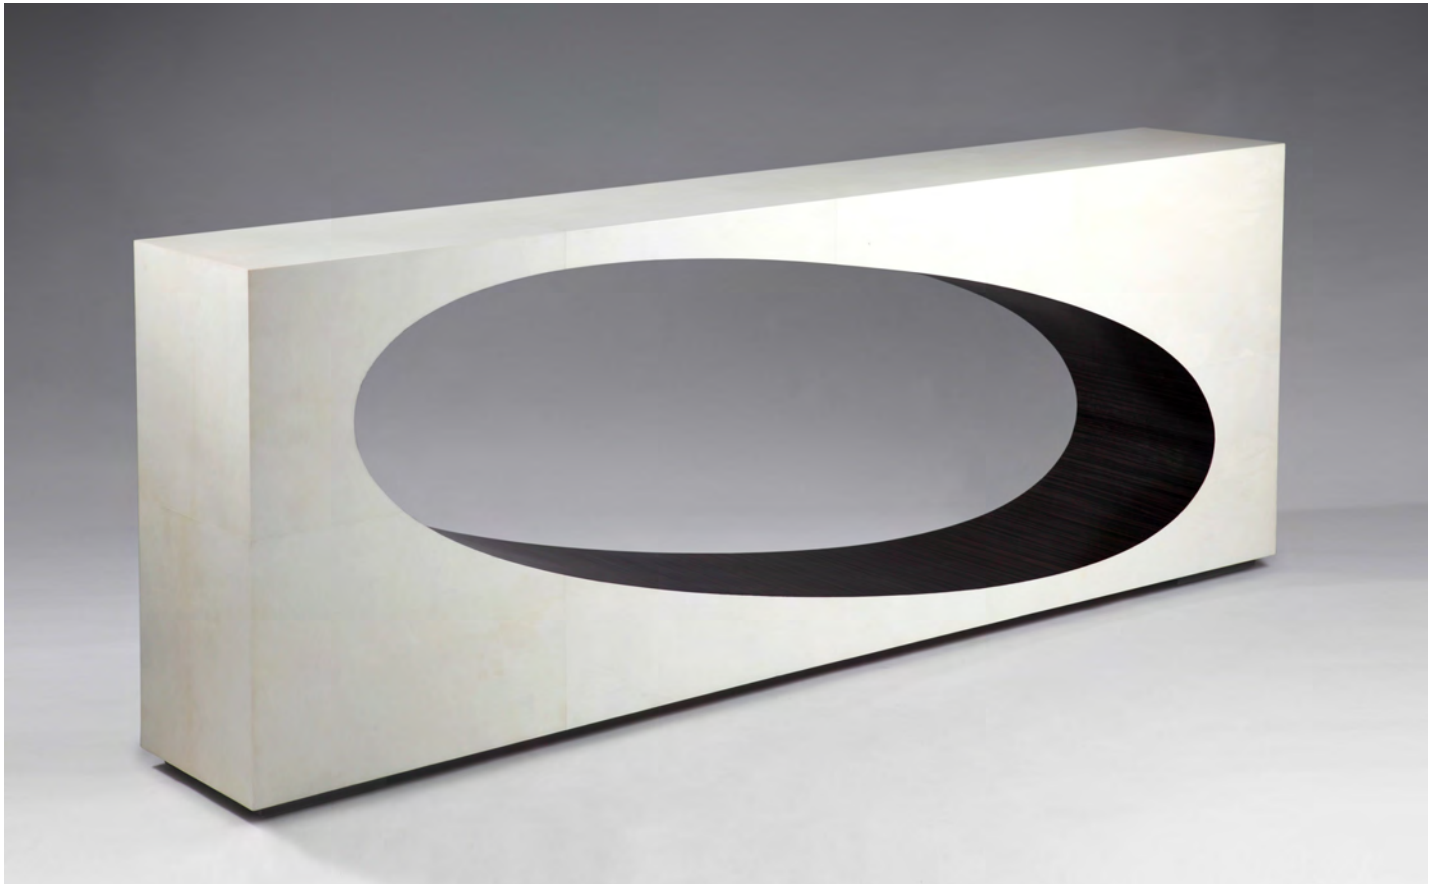

Maya Console

Stunning piece in shagreen with parchment inside elliptical
or parchment with wood veneer inside elliptical

CODE MAYA84 W : 84" / 2130 mm D : 15" / 457 mm H : 32" / 813 mm

The natural variation in skin color and thickness gives rise to natural variations during the dyeing process. Shagreen is a highly labor-intensive material and is often described as the most luxurious material amongst furniture aficionados. Our furniture is made using the skills of the past and with a design aesthetic that dovetails beautifully with our wider collection of furniture.