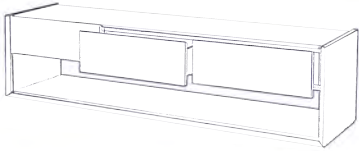

Lux Nightstand

Luxury nightstand in a mix of great finishes, impeccable craftsmanship details,
top in marble, drawers in metal liquid paint, frame and interiors in wood,
suitable as a TV stand

CODE LUXN36 W : 36" / 912 mm D : 18 " / 456 mm H : 22" / 557 mm

CODE LUXN48 W : 48" / 1213 mm D : 20 " / 508 mm H : 22" / 557 mm

CODE LUXN72 W : 72" / 1825 mm D : 20 " / 508 mm H : 22" / 557 mm

Finishes

METAL

FRENCH BRONZE

MARBLE

CALACATTA GOLD

WOOD