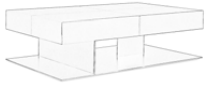

Edizioni Coffee Bench

Part of the Edizioni Collection available in any metal patinas and with the top in marble or wood or leather or any of Robicara fabrics.

CODE EDZCB48 W : 48" / 1140 mm D : 24" / 570 mm H : 15" / 380 mm

CODE EDZCB60 W : 60" / 1521 mm D : 32" / 811 mm H : 15" / 380 mm

Finishes

METAL

MARBLE

LEATHER

FABRIC

For more detailed information, and the full list of finishes available for this item please visit robicara.com/edizioni-coffee-bench