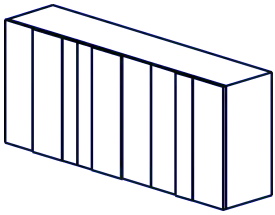

Casanova Credenza

Casanova can be use as a console or credenza
Sections in alternating finishes with 3 doors and shelves

CODE CASC72 W : 72" / 1825 mm D : 15" / 380 mm H : 33" / 837 mm

CODE CASC84 W : 84" / 2134 mm D : 15" / 380 mm H : 33" / 837 mm