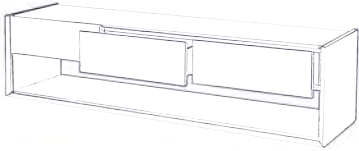

Sira Nightstand

Rich nightstand in a mix of great finishes, solid metal patina, laser cut solid metal decorative handles , interiors and door in a special metal liquid lacquer or wood, the details make this piece memorable and truly unique

CODE SIN30 W : 30" / 760 mm D : 18" / 457 mm H : 22" / 558 mm

CODE SIN50 W : 42" / 1065 mm D : 18" / 457 mm H : 24" / 608 mm

CODE SIN50 W : 50" / 1268 mm D : 22" / 558 mm H : 30" / 760 mm

Finishes

METAL

FRENCH BRONZE